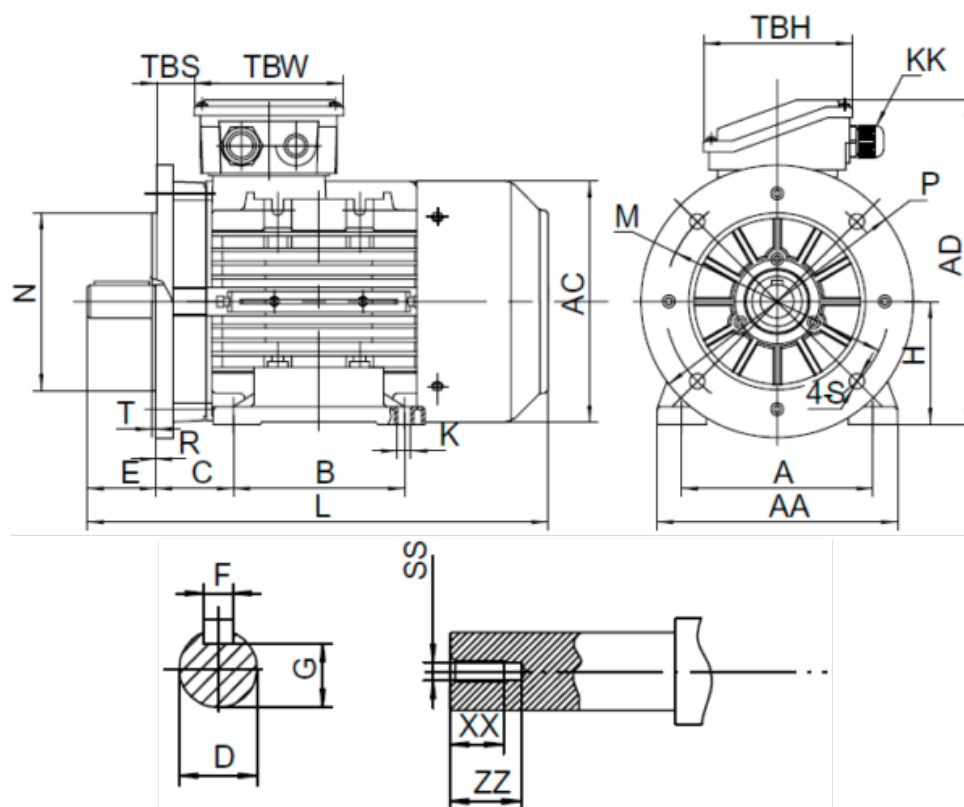

Data Sheet

Article number: 2518003006170140

Description: Kleedrive T3A 112M2-6 3.0kw 900 rpm UL/CSA
3x230/400V 50 HZ IP55 B35 Eff=84,3%

Measures

A = 190	F = 8	TBW = 118
AA = 224	G = 24	XX = 22
AC = Ø220	H = 112	ZZ = 30
AD = 283	HD = 171	
B = 140	L = 397	
C = 70	SS = M10	
D = Ø28	TBH = 118	
E = 60	TBS = 33	